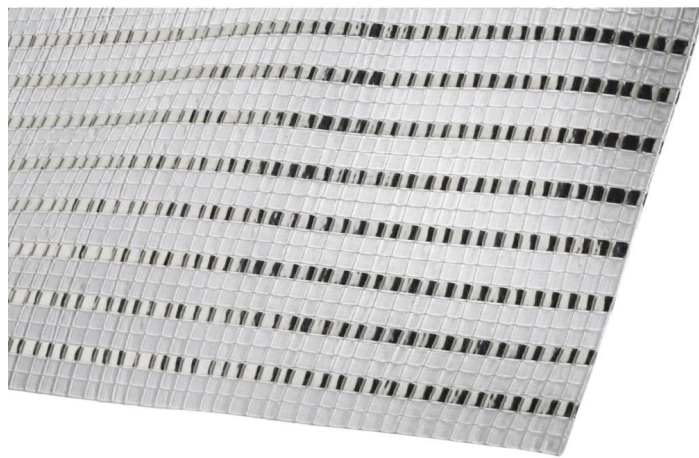

Overview

PH 44 B FP - 335 cm

Product number: 19044326

Options

Width (cm):

Erstellt am 04.07.2026.

Dieses Dokument stellt kein Angebot da. Es gelten die aktuellen Preise im Online-Shop.

All prices excl. VAT plus shipping costs and possible delivery charges, if not stated otherwise.

Description

Durable, closed energy screen fabric with a shading value of appr. 45% and an energy-saving value of appr. 52%

Very good moisture exchange is ensured by the interwoven yarns acrylic

Specially good for lay-flat shadings systems.