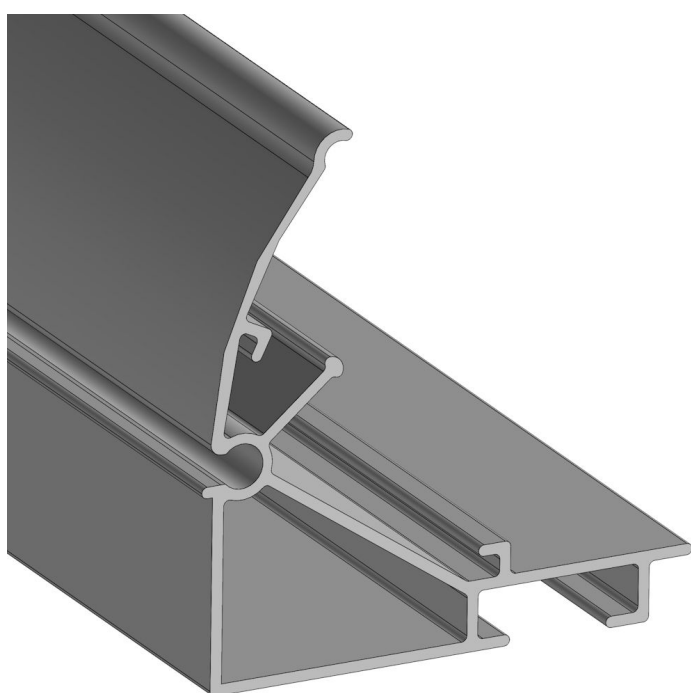

Overview

Screenprofile I - L = 6,40 m - 140 Pcs./Bundle

Product number: 37000641

Options

PU

Bunch

loose

Image

Description

- **Application:** Shade cloth transport in lay-flat shading systems
- **Length:** 6.40 m
- **Material:** Aluminum
- **Features:** One groove for rubber seal
- **Packaging:** Bundle of 140 pieces

The **Screen profile I - 6.40 m - 140 pcs/bundle** is ideal for large-scale greenhouse shading systems. It provides smooth fabric guidance and includes a groove for rubber sealing. Made of corrosion-resistant aluminum for long-term durability.