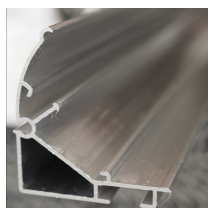

Options

PU

Bunch

loose

Image

Image