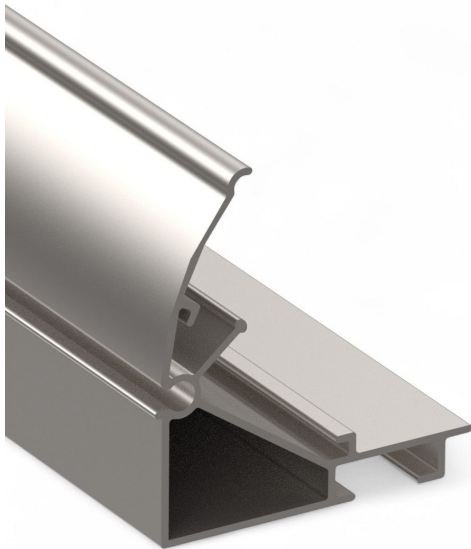

Overview

Screenprofile I - L = 6,40 m - 140 Pcs./Bundle

Product number: 37000641

Options

PU

Bunch

loose

Erstellt am 14.05.2026.

The **Screen profile I - 6.40 m - 140 pcs/bundle** is ideal for large-scale greenhouse shading systems. It provides smooth fabric guidance and includes a groove for rubber sealing. Made of corrosion-resistant aluminum for long-term durability.