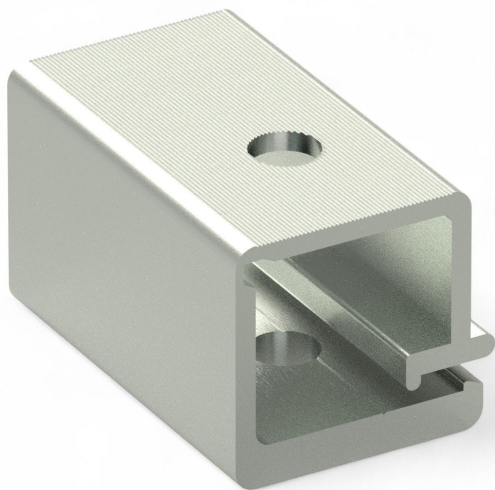

Overview

Alu-cable-clamp 40.3 f. screenprofile 40mm - PU = 250 pcs

Product number: 03200140

TGU GmbH & Co. KG
Joseph-Monier-Str. 2
48268 Greven
Deutschland

Kontakt:
Telefon: +49 2575/95587-
15
Fax: +49 2575/95587-87
E-Mail: info@tgu-shop.com

Rechtliches:
Amtsgericht Ibbenbüren
USt-ID-Nr.:
DE 125543036

Description

- **Application:** Fixed connection between drive wire rope and screen profile in shading systems
- **Material:** Aluminum
- **Installation:** Wire is securely clamped in place during installation
- **Packaging Unit:** 250 pieces

The **Profile Clamp 40.3 mm** creates a strong and reliable connection between the drive cable and the screen profile in greenhouse shading systems. The cable is fixed firmly during installation to ensure consistent functionality.

Crafted from corrosion-resistant aluminum, it's a dependable solution for long-term use in demanding environments.