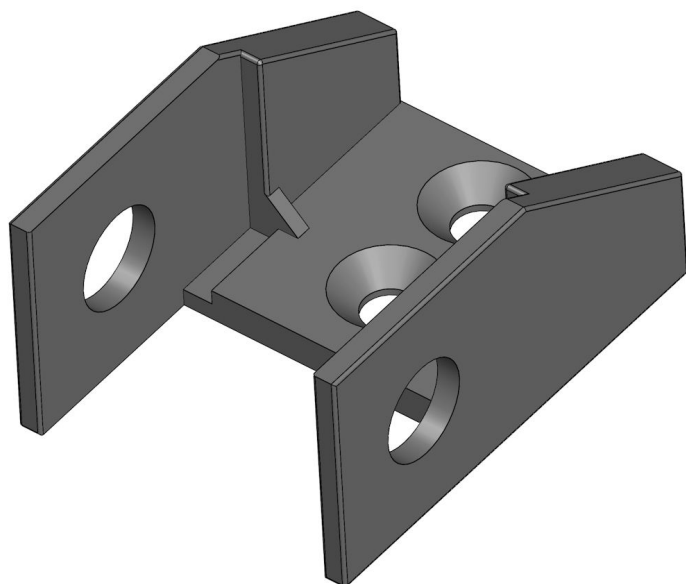

Overview

Starter clip A 10 for cable track 10x10 - PU = 50 pcs

Product number: 33201100

Options

Version:

204 mm

1020 mm

1190 mm

Endclip

Startclip

Größe:

10x10

10x16

20x20

20x50

TGU GmbH & Co. KG
Joseph-Monier-Str. 2
48268 Greven
Deutschland

The **Start clip A10** is used to securely attach the beginning of a 10×10 mm energy chain to the roll-up bracket. It features pre-drilled holes for easy installation and is made of durable plastic. Supplied in a pack of 50.