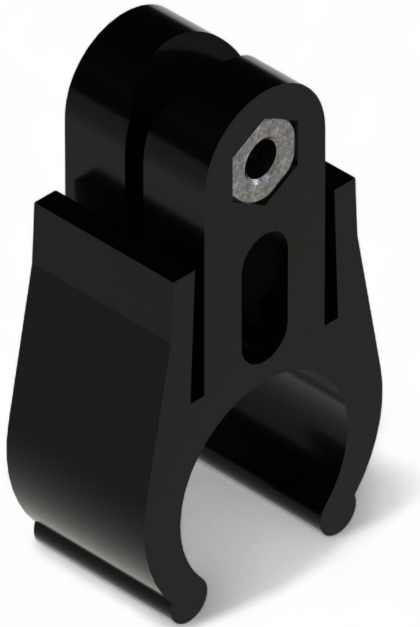

Overview

Lead edge cable clip 19 EXT - PU = 250 pcs

Product number: 21100102

Options

PU (Pcs)

Image

TGU GmbH & Co. KG
Joseph-Monier-Str. 2
48268 Greven
Deutschland

Kontakt:
Telefon: +49 2575/95587-
15
Fax: +49 2575/95587-87
E-Mail: info@tgu-shop.com

Rechtliches:
Amtsgericht Ibbenbüren
USt-ID-Nr.:
DE 125543036

Description

- **Application:** Connection of drive cable to 19 mm tube in shading systems
- **Material:** High-grade plastic for stable and durable fastening
- **Feature:** Increased distance between tube and fabric to prevent wear
- **Installation:** Clamping the wire rope with an Allen screw – clip attachment to the pipe
- **Packaging Unit:** 250 pcs

Lead edge cable clip EXT 19 is specially designed for shading systems and enables a **secure connection** between the drive cable and a 19 mm tube. The **EXT version** provides an increased distance between the tube and the fabric, protecting the screen from direct contact with the drive cable. This significantly **reduces wear** and extends the service life of the system.

An **M4x16 ISK screw** is required for installation (not included), ensuring the cable is tightly clamped for a reliable and durable fixation.