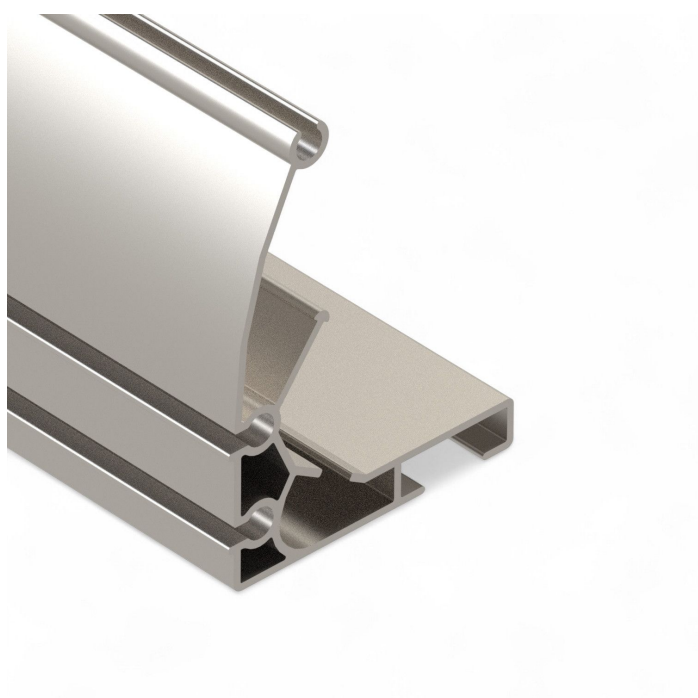

Overview

Screenprofile III - L = 6,40 m - item

Product number: 37003640

Image

Image

Options

PU

Bunch

Description

- **Application:** Shade cloth transport in lay-flat shading systems - suitable for suspended systems in special cases
- **Length:** 6.40 m
- **Material:** Aluminum
- **Features:** Two grooves for rubber seals - reinforced upper edge for higher load capacity

The **Screen profile III - 6.40 m** is a heavy-duty aluminum profile designed for guiding shade cloth in horizontal greenhouse shading systems. Its reinforced upper edge and dual rubber seal grooves make it ideal for applications with higher mechanical loads.