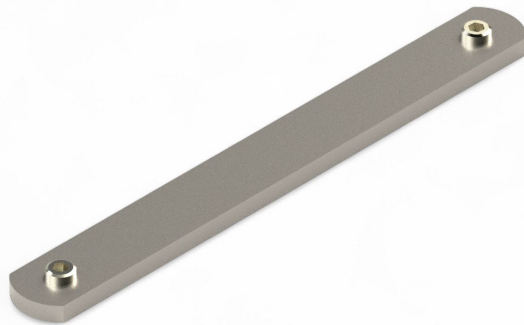

Overview

Connector strip 135 for screenprofile - (incl.bolts) - PU = 100 pcs

Product number: 28000640

Options

PU (Pcs)

Image

Image

TGU GmbH & Co. KG
Joseph-Monier-Str. 2
48268 Greven
Deutschland

The **Connector Strip 135 for Screenprofile** is used to join all variants of screen profiles at a 135° angle. It comes complete with a bolt and pre-threaded screw hole, allowing for quick and secure installation. Ideal for angled transitions in greenhouse shading systems, especially where flexible layout is required.