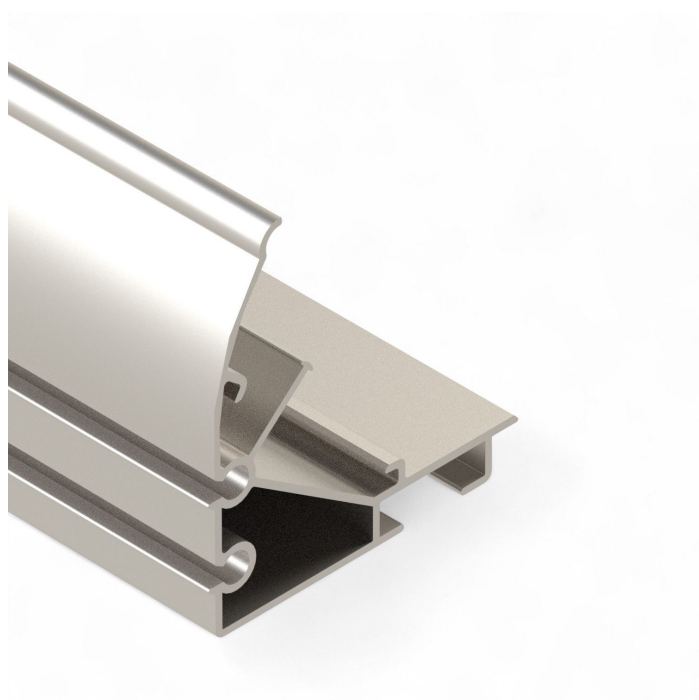

Overview

Screenprofile II - 6,40 m - 154 Pcs/Bundle

Product number: 37001641

Options

PU

Bunch

loose

TGU GmbH & Co. KG
Joseph-Monier-Str. 2
48268 Greven
Deutschland

The **Screen profile II - 6.40 m - 154 pcs/bundle** is ideal for large-scale greenhouse shading systems. It provides smooth fabric guidance and includes two grooves for rubber sealing. Made of corrosion-resistant aluminum for long-term durability.