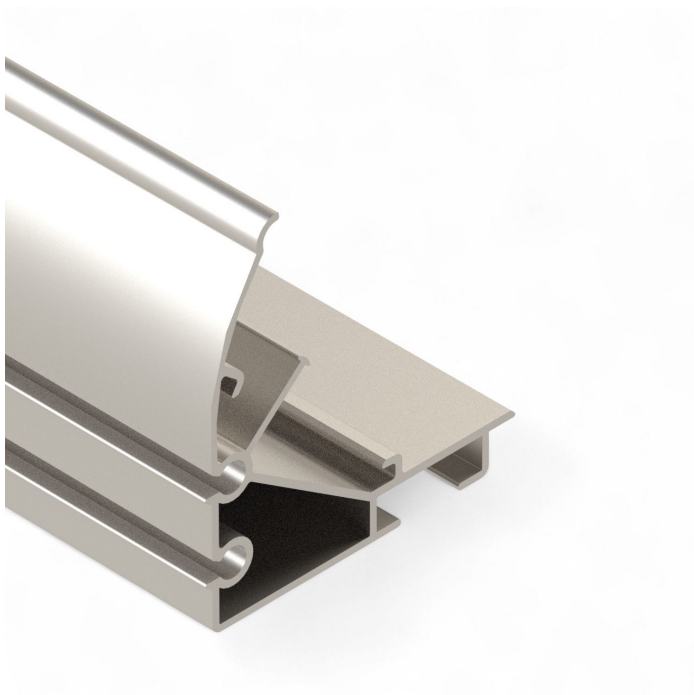

Overview

Screenprofile II - 6,40 m - 154 Pcs/Bundle

Product number: 37001641

Options

PU

Bunch

loose

TGU GmbH & Co. KG
Joseph-Monier-Str. 2
48268 Greven
Deutschland

The **Screen profile II - 6.40 m - 154 pcs/bundle** is ideal for large-scale greenhouse shading systems. It provides smooth fabric guidance and includes two grooves for rubber sealing. Made of corrosion-resistant aluminum for long-term durability.