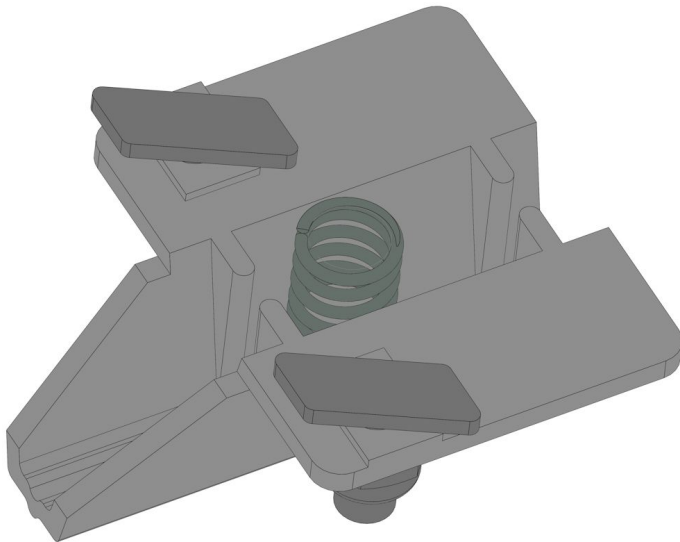

Overview

Slip joint incl. 1 spring f. screenprofil - PU = 100 pcs

Product number: 21100107

Options

PU (Pcs)

Version

Image