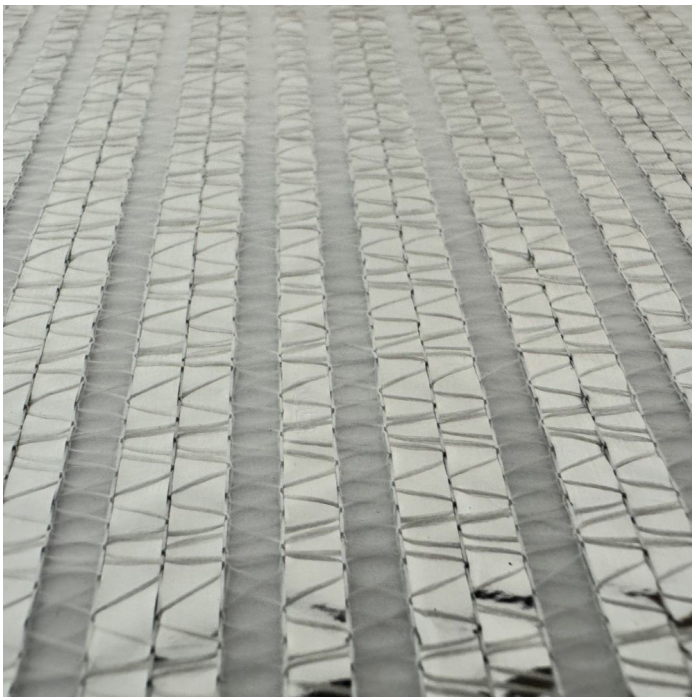

# EcoScreen ES16 - 4,30 m

Product number: 19001643

## Description

- **Application:** Cost-effective closed knitted fabric climate screen for suspended or laid greenhouse shading
- **Material:** Transparent knitted film yarns with integrated aluminum bands
- **Width:** 430 cm

**EcoScreen ES16 - 430 cm** is a lightweight knitted shading textile developed for horizontal and hanging systems. Its reflective aluminum components help minimize solar heat buildup while acrylic fibers assist in balancing humidity within the greenhouse.

ES16 provides partial light diffusion with a closed knitted structure designed for efficient daytime energy retention. An excellent choice for growers seeking reliable shading performance and basic climate stabilization.