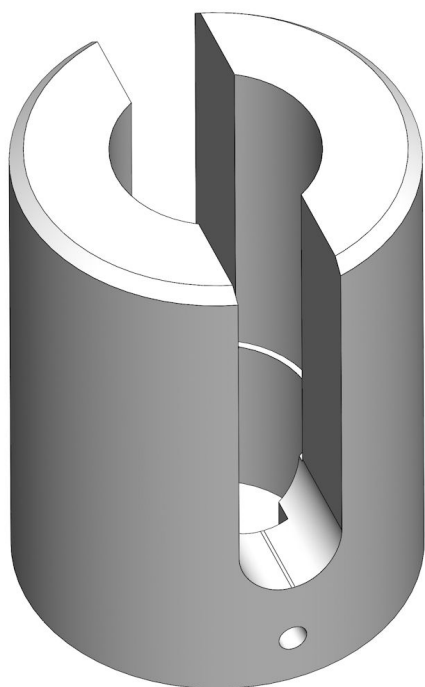

Overview

Adaptor for tower-roll 63 mm for RW 240

Product number: 37023705

TGU GmbH & Co. KG
Joseph-Monier-Str. 2
48268 Greven
Deutschland

Kontakt:
Telefon: +49 2575/95587-
15
Fax: +49 2575/95587-87
E-Mail: info@tgu-shop.com

Rechtliches:
Amtsgericht Ibbenbüren
USt-ID-Nr.:
DE 125543036

Description

- **Application:** Adapter between RW 240 gear motor and 63 mm roll-up tube
- **Material:** Precision-milled aluminum
- **Compatibility:** Specially designed for the TGU Tower Roller Plus system
- **Mounting:** Inserted between motor and roll-up tube

The **Adapter for Tower-Roller 63 mm - for RW 240** connects the RW 240 gear motor to a 63 mm roll-up tube. It is made of precision-milled aluminum and ensures a stable and durable connection in greenhouse roll-up screen systems.