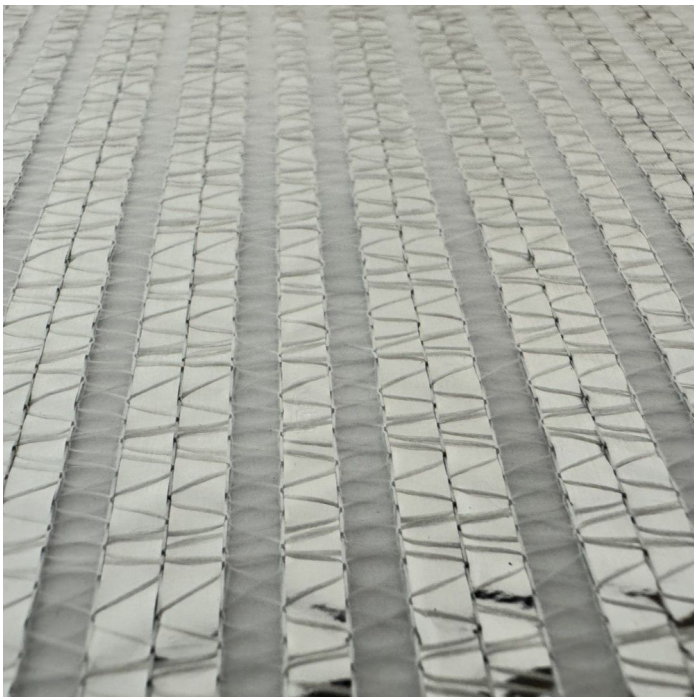

# EcoScreen ES16 - 5,30 m

Product number: 19001653

## Description

- **Application:** Cost-effective closed knitted fabric climate screen for suspended or laid greenhouse shading
- **Material:** Transparent knitted film yarns with integrated aluminum bands
- **Width:** 530 cm

**EcoScreen ES16 - 530 cm** is a lightweight knitted shading textile developed for horizontal and hanging systems. Its reflective aluminum components help minimize solar heat buildup while acrylic fibers assist in balancing humidity within the greenhouse.

ES16 provides partial light diffusion with a closed knitted structure designed for efficient daytime energy retention. An excellent choice for growers seeking reliable shading performance and basic climate stabilization.