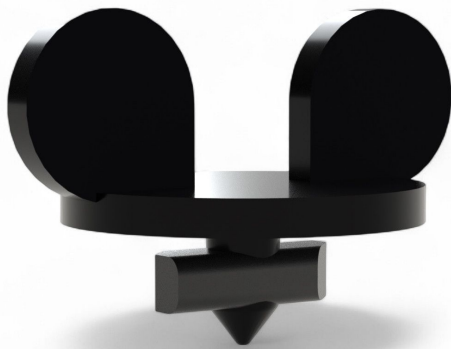

Overview

Snapper 1,5 - PU = 1000 pcs

Product number: 22000110

TGU GmbH & Co. KG
Joseph-Monier-Str. 2
48268 Greven
Deutschland

Kontakt:
Telefon: +49 2575/95587-
15
Fax: +49 2575/95587-87
E-Mail: info@tgu-shop.com

Rechtliches:
Amtsgericht Ibbenbüren
USt-ID-Nr.:
DE 125543036

Description

- **Application:** Fastening element for securing sub-roof film to greenhouse structural beams
- **Material:** Durable plastic for long-lasting use
- **Packaging Unit:** 1000 pcs

Snapper 1.5 is a versatile connector specifically designed for **attaching sub-roof film to greenhouse beams**. Its sturdy plastic body ensures reliable and long-term performance in demanding outdoor conditions.

With its easy-to-use design, Snapper 1.5 enables quick and secure installation, significantly improving the overall stability of the film attachment within greenhouse construction.