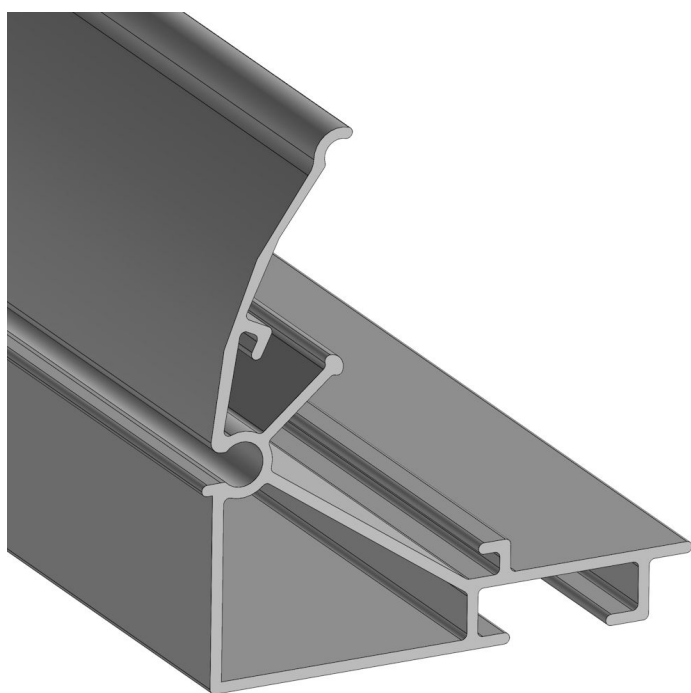

Overview

Screenprofile I - L=6,40 m - item

Product number: 37000640

Options

PU

Bunch

loose

Image

Description

- **Application:** Shade cloth transport in lay-flat shading systems
- **Length:** 6.40 m
- **Material:** Aluminum

The **Screen profile I - 6.40 m** is an aluminum profile used to guide shade cloth in horizontal greenhouse shading systems. It includes a groove for a rubber seal and is suitable for both lay-flat and, in special cases, suspended installations.