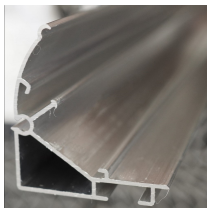

Options

PU

Bunch

loose

Image

Image