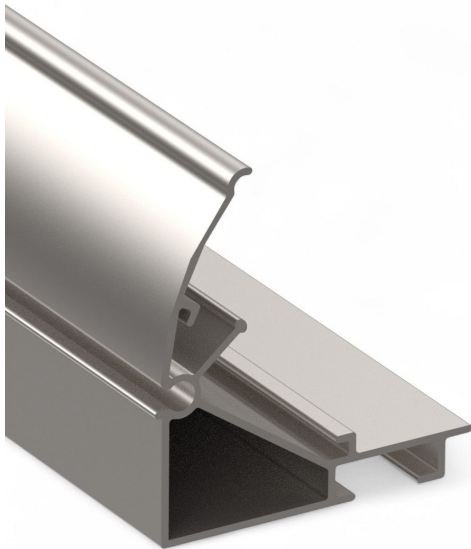

Overview

Screenprofile I - L=6,40 m - item

Product number: 37000640

Options

PU

Bunch

loose

TGU GmbH & Co. KG
Joseph-Monier-Str. 2
48268 Greven
Deutschland

The **Screen profile I - 6.40 m** is an aluminum profile used to guide shade cloth in horizontal greenhouse shading systems. It includes a groove for a rubber seal and is suitable for both lay-flat and, in special cases, suspended installations.